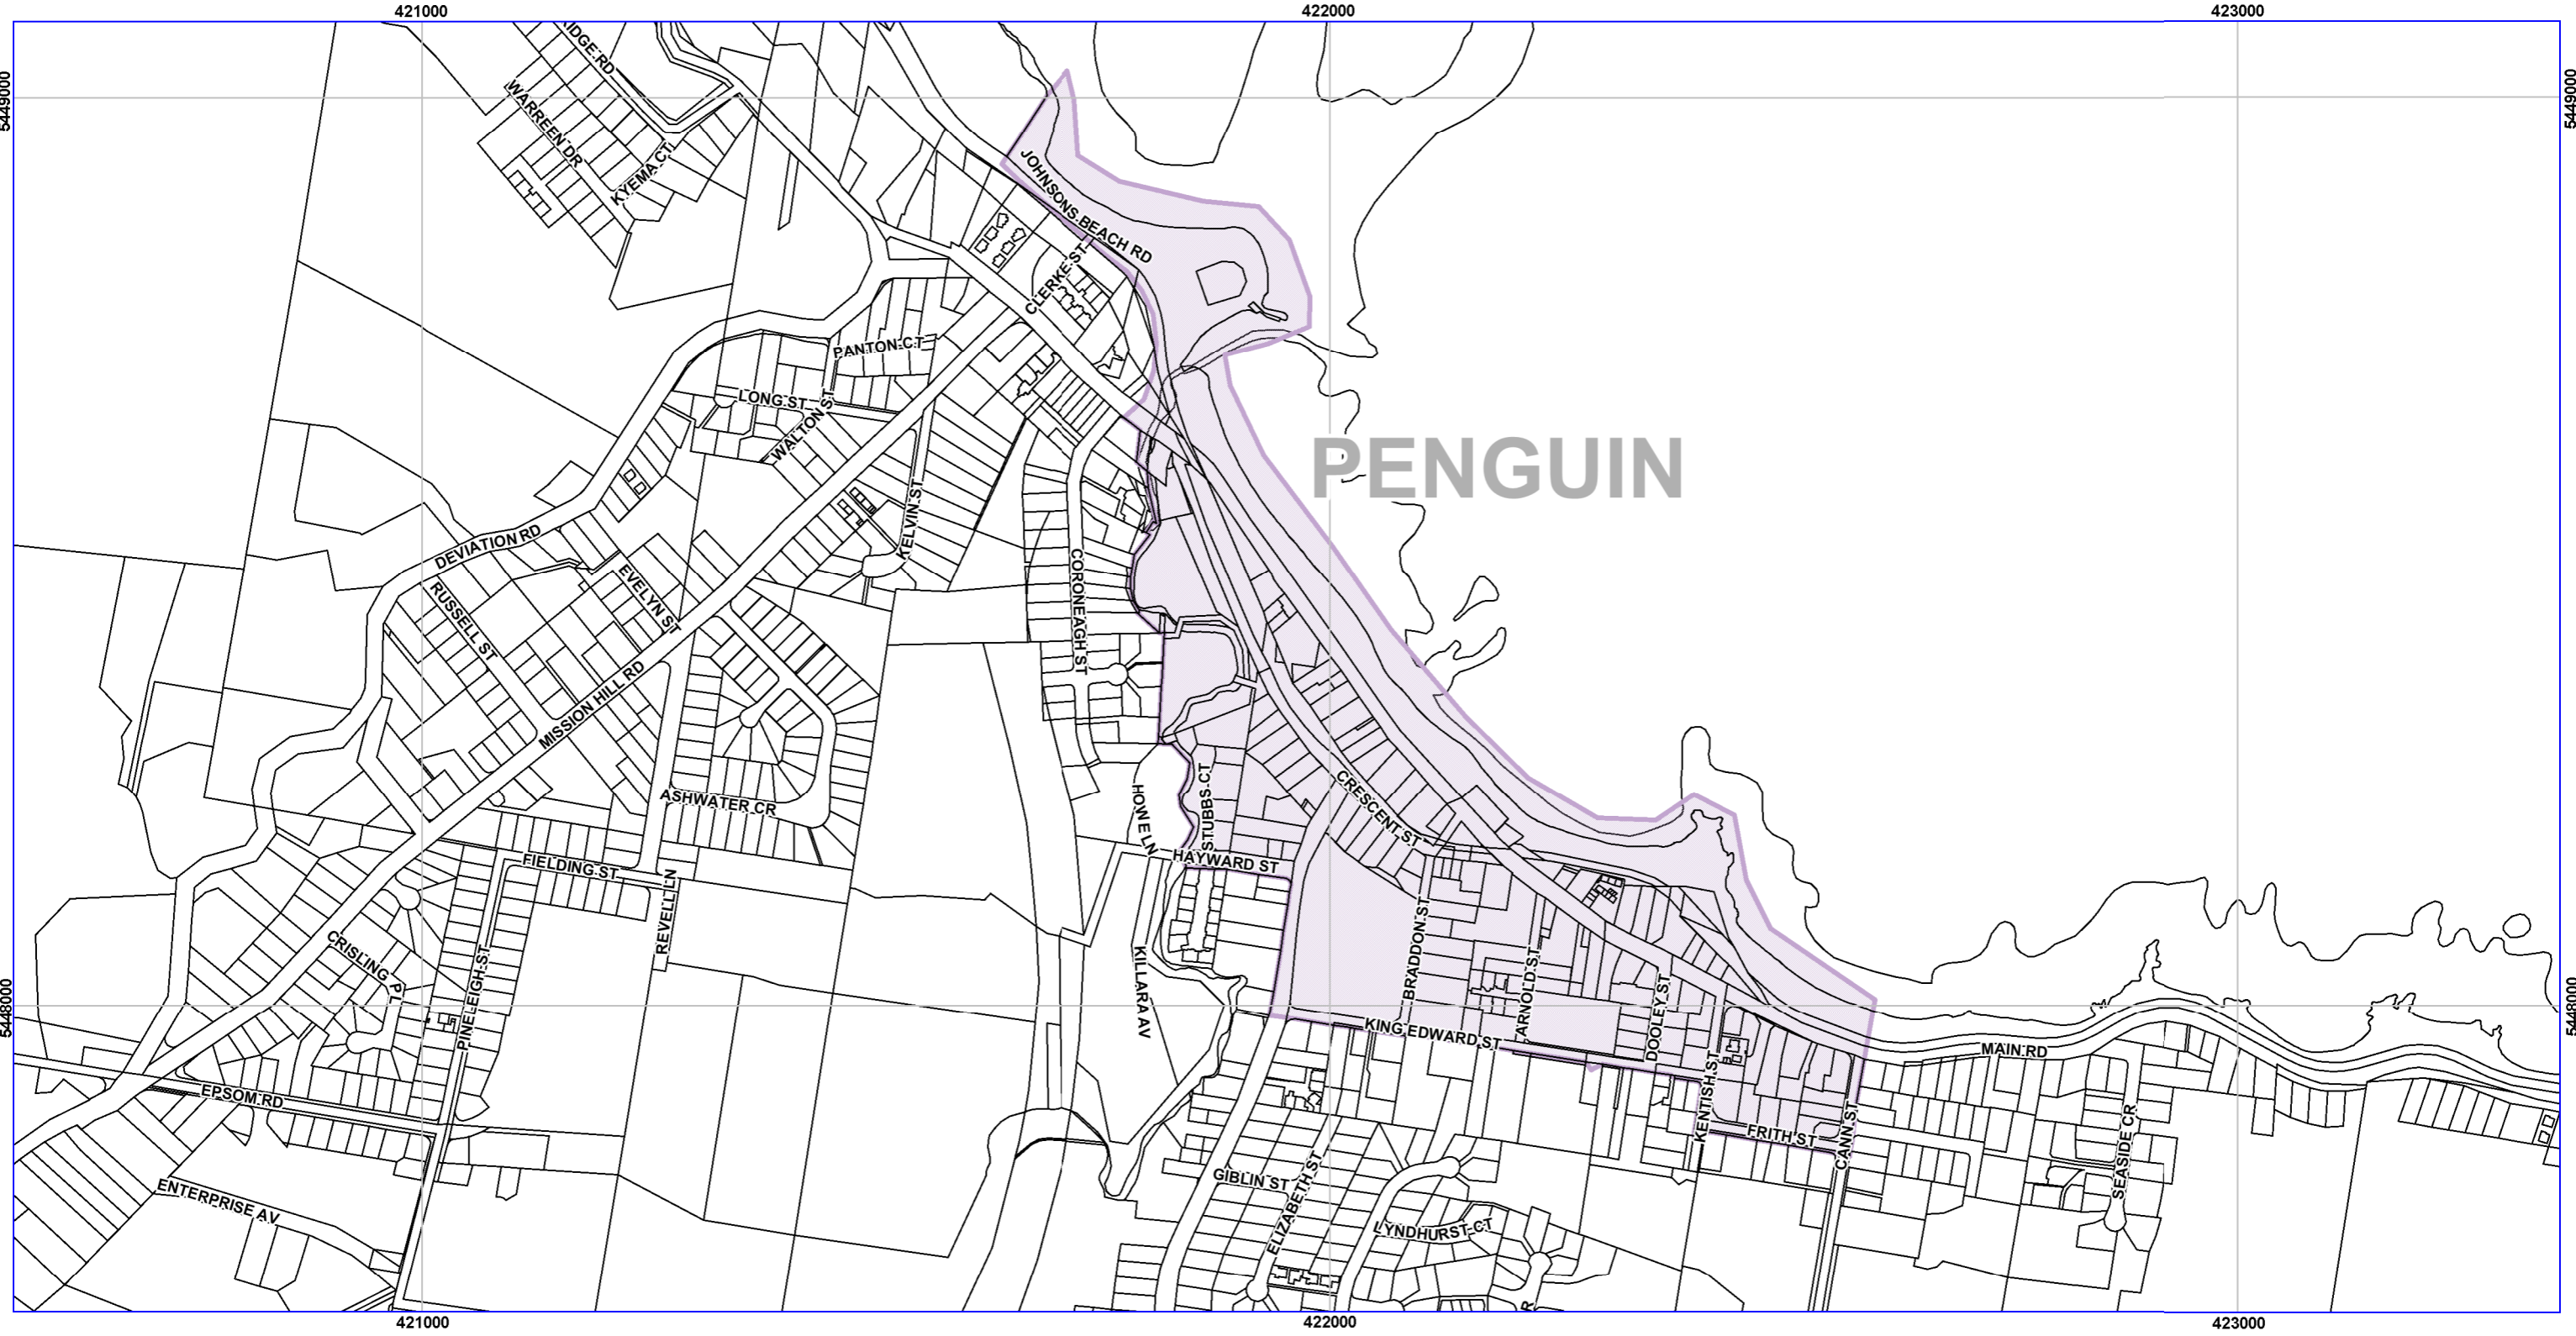

Tasmanian Planning Scheme - Draft Central Coast Local Provisions Schedule - Parking Precinct Plan

Map 1 of 2

LEGEND

 PARKING PRECINCT PLAN

Coordinate System: GDA 94 MGA Zone 55

Parking Precinct data from Central Coast Council
 Base topographic data from The LIST © State of Tasmania
 Cadastre from The LIST © State of Tasmania as of 16/05/2019

Print Date: 16/05/2019

Tasmanian Planning Scheme - Draft Central Coast Local Provisions Schedule - Parking Precinct Plan

ULVERSTONE

Map 2 of 2

LEGEND

 **PARKING PRECINCT PLAN**

Coordinate System: GDA 94 MGA Zone 55

Parking Precinct data from Central Coast Council
 Base topographic data from The LIST © State of Tasmania
 Cadastre from The LIST © State of Tasmania as of 16/05/2019

Print Date: 16/05/2019