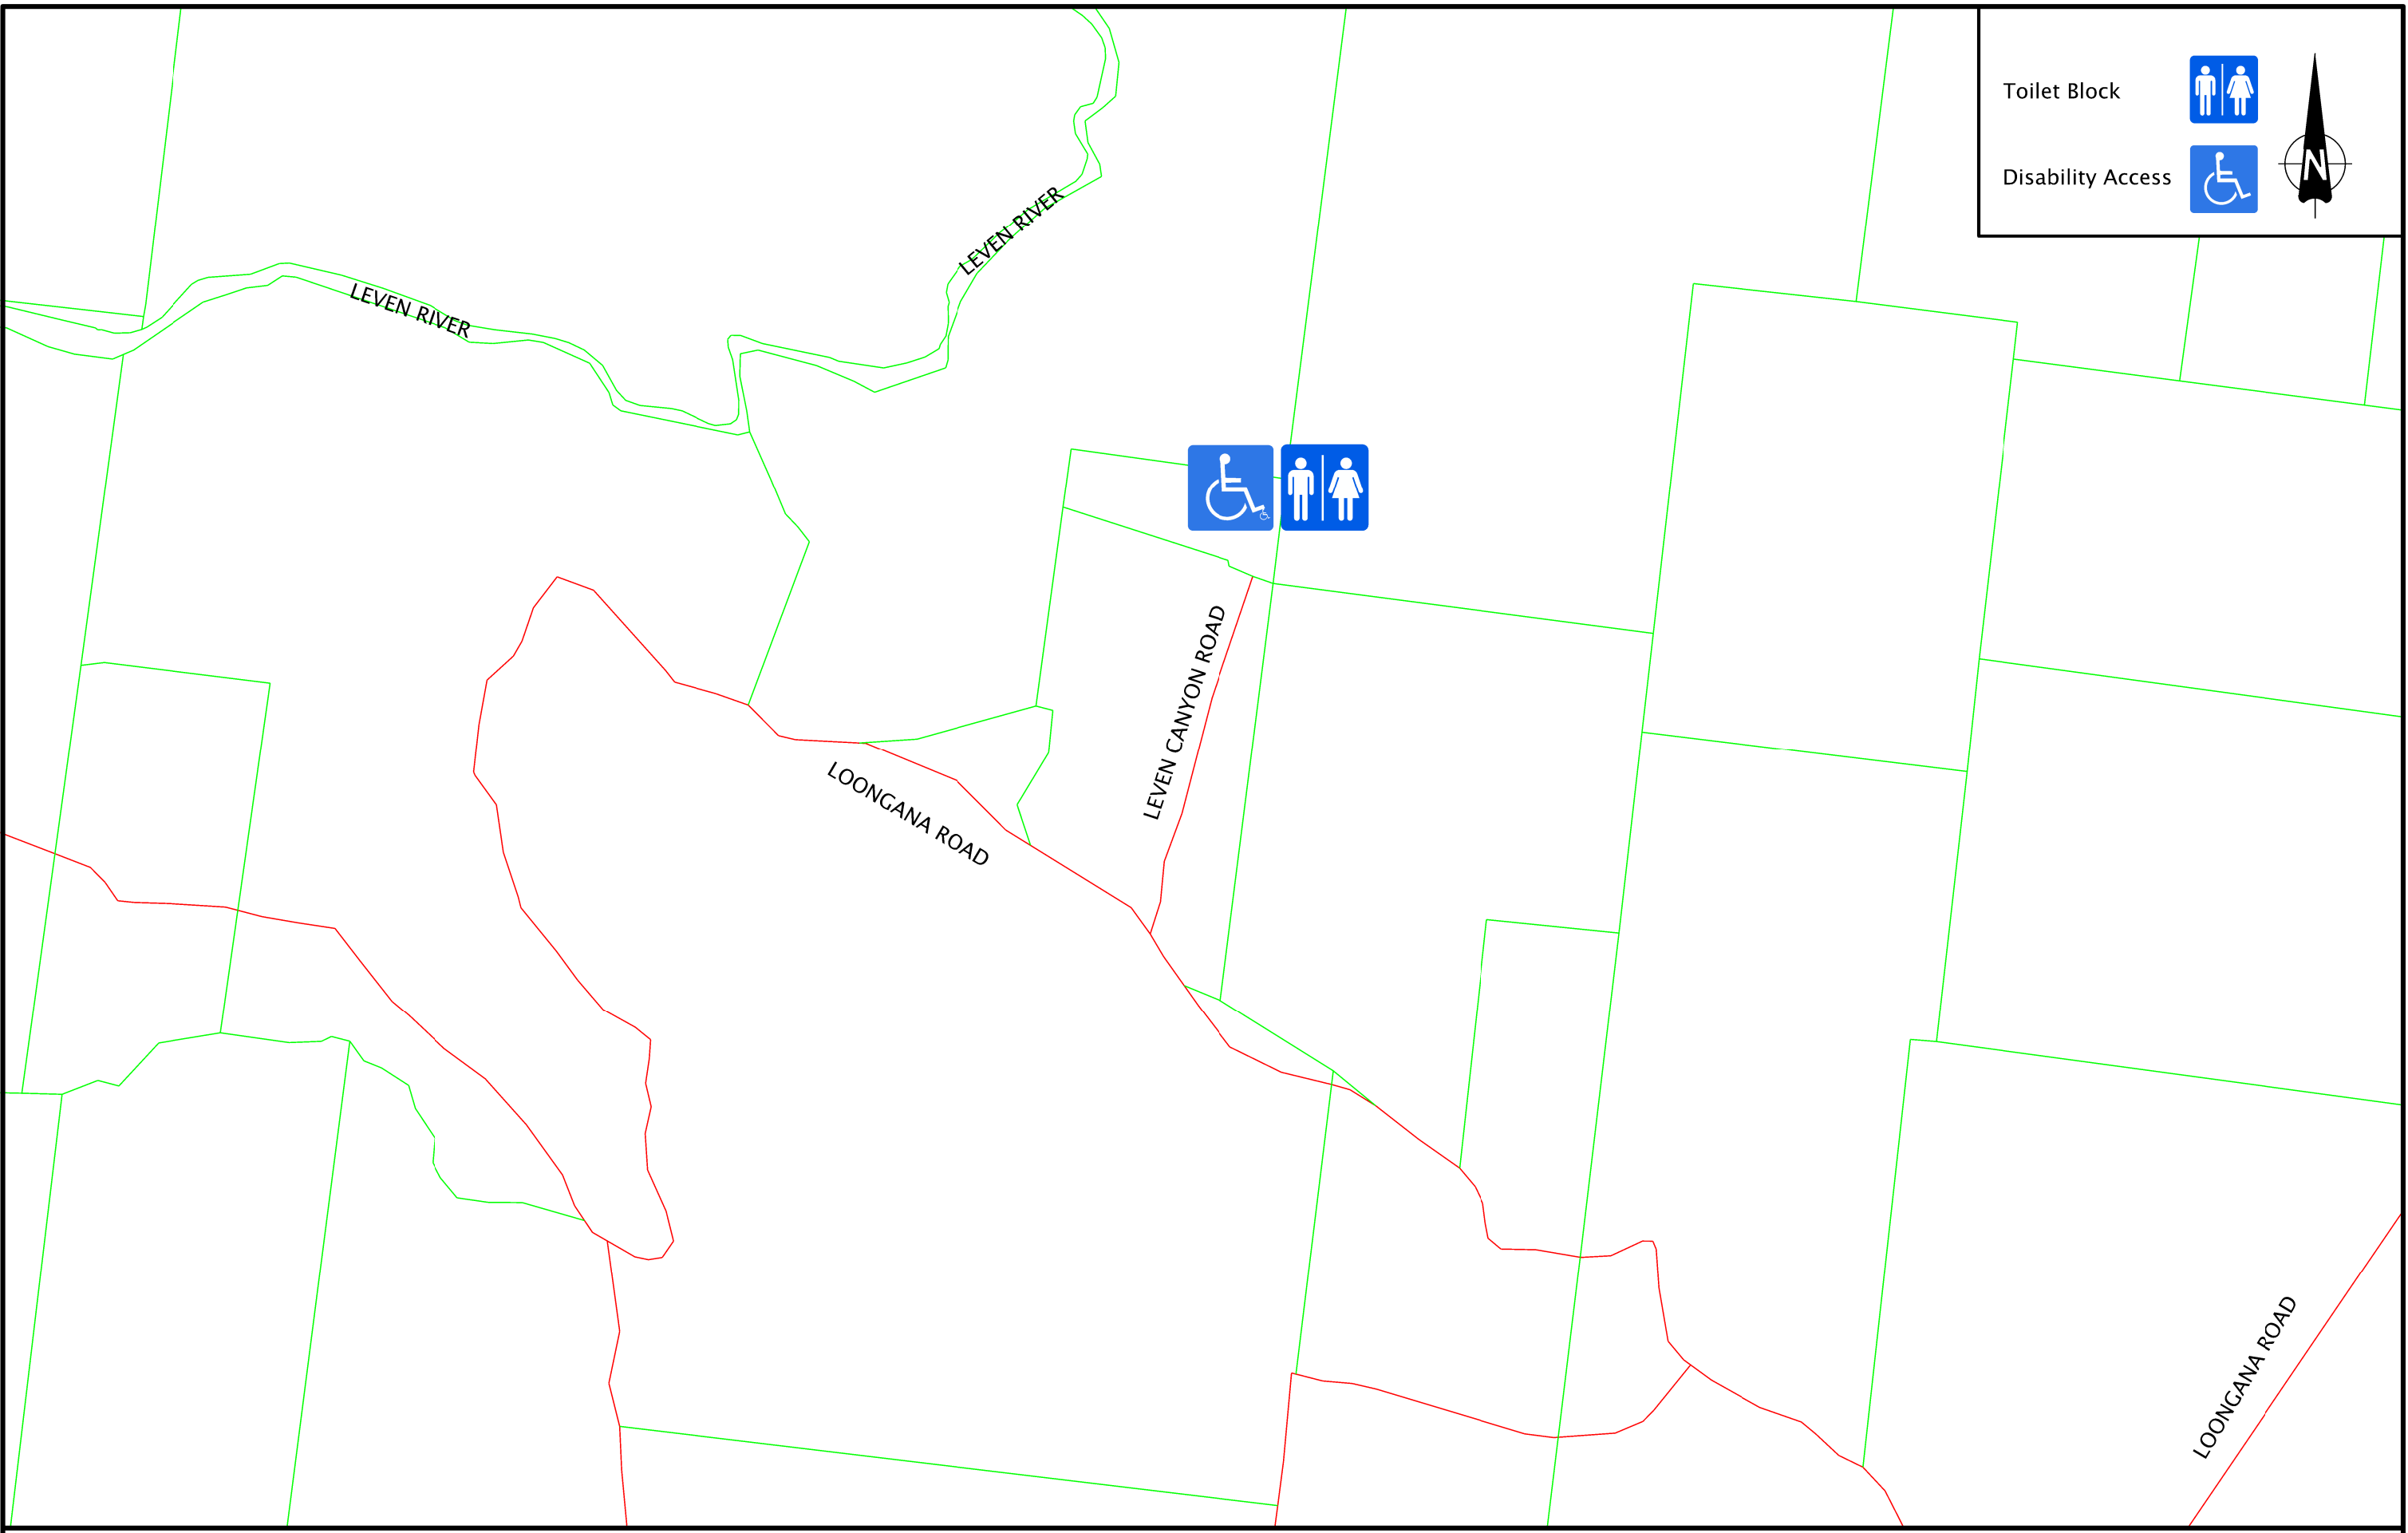

Toilet Block 

Disability Access 

# Leven Canyon Public Toilets Location