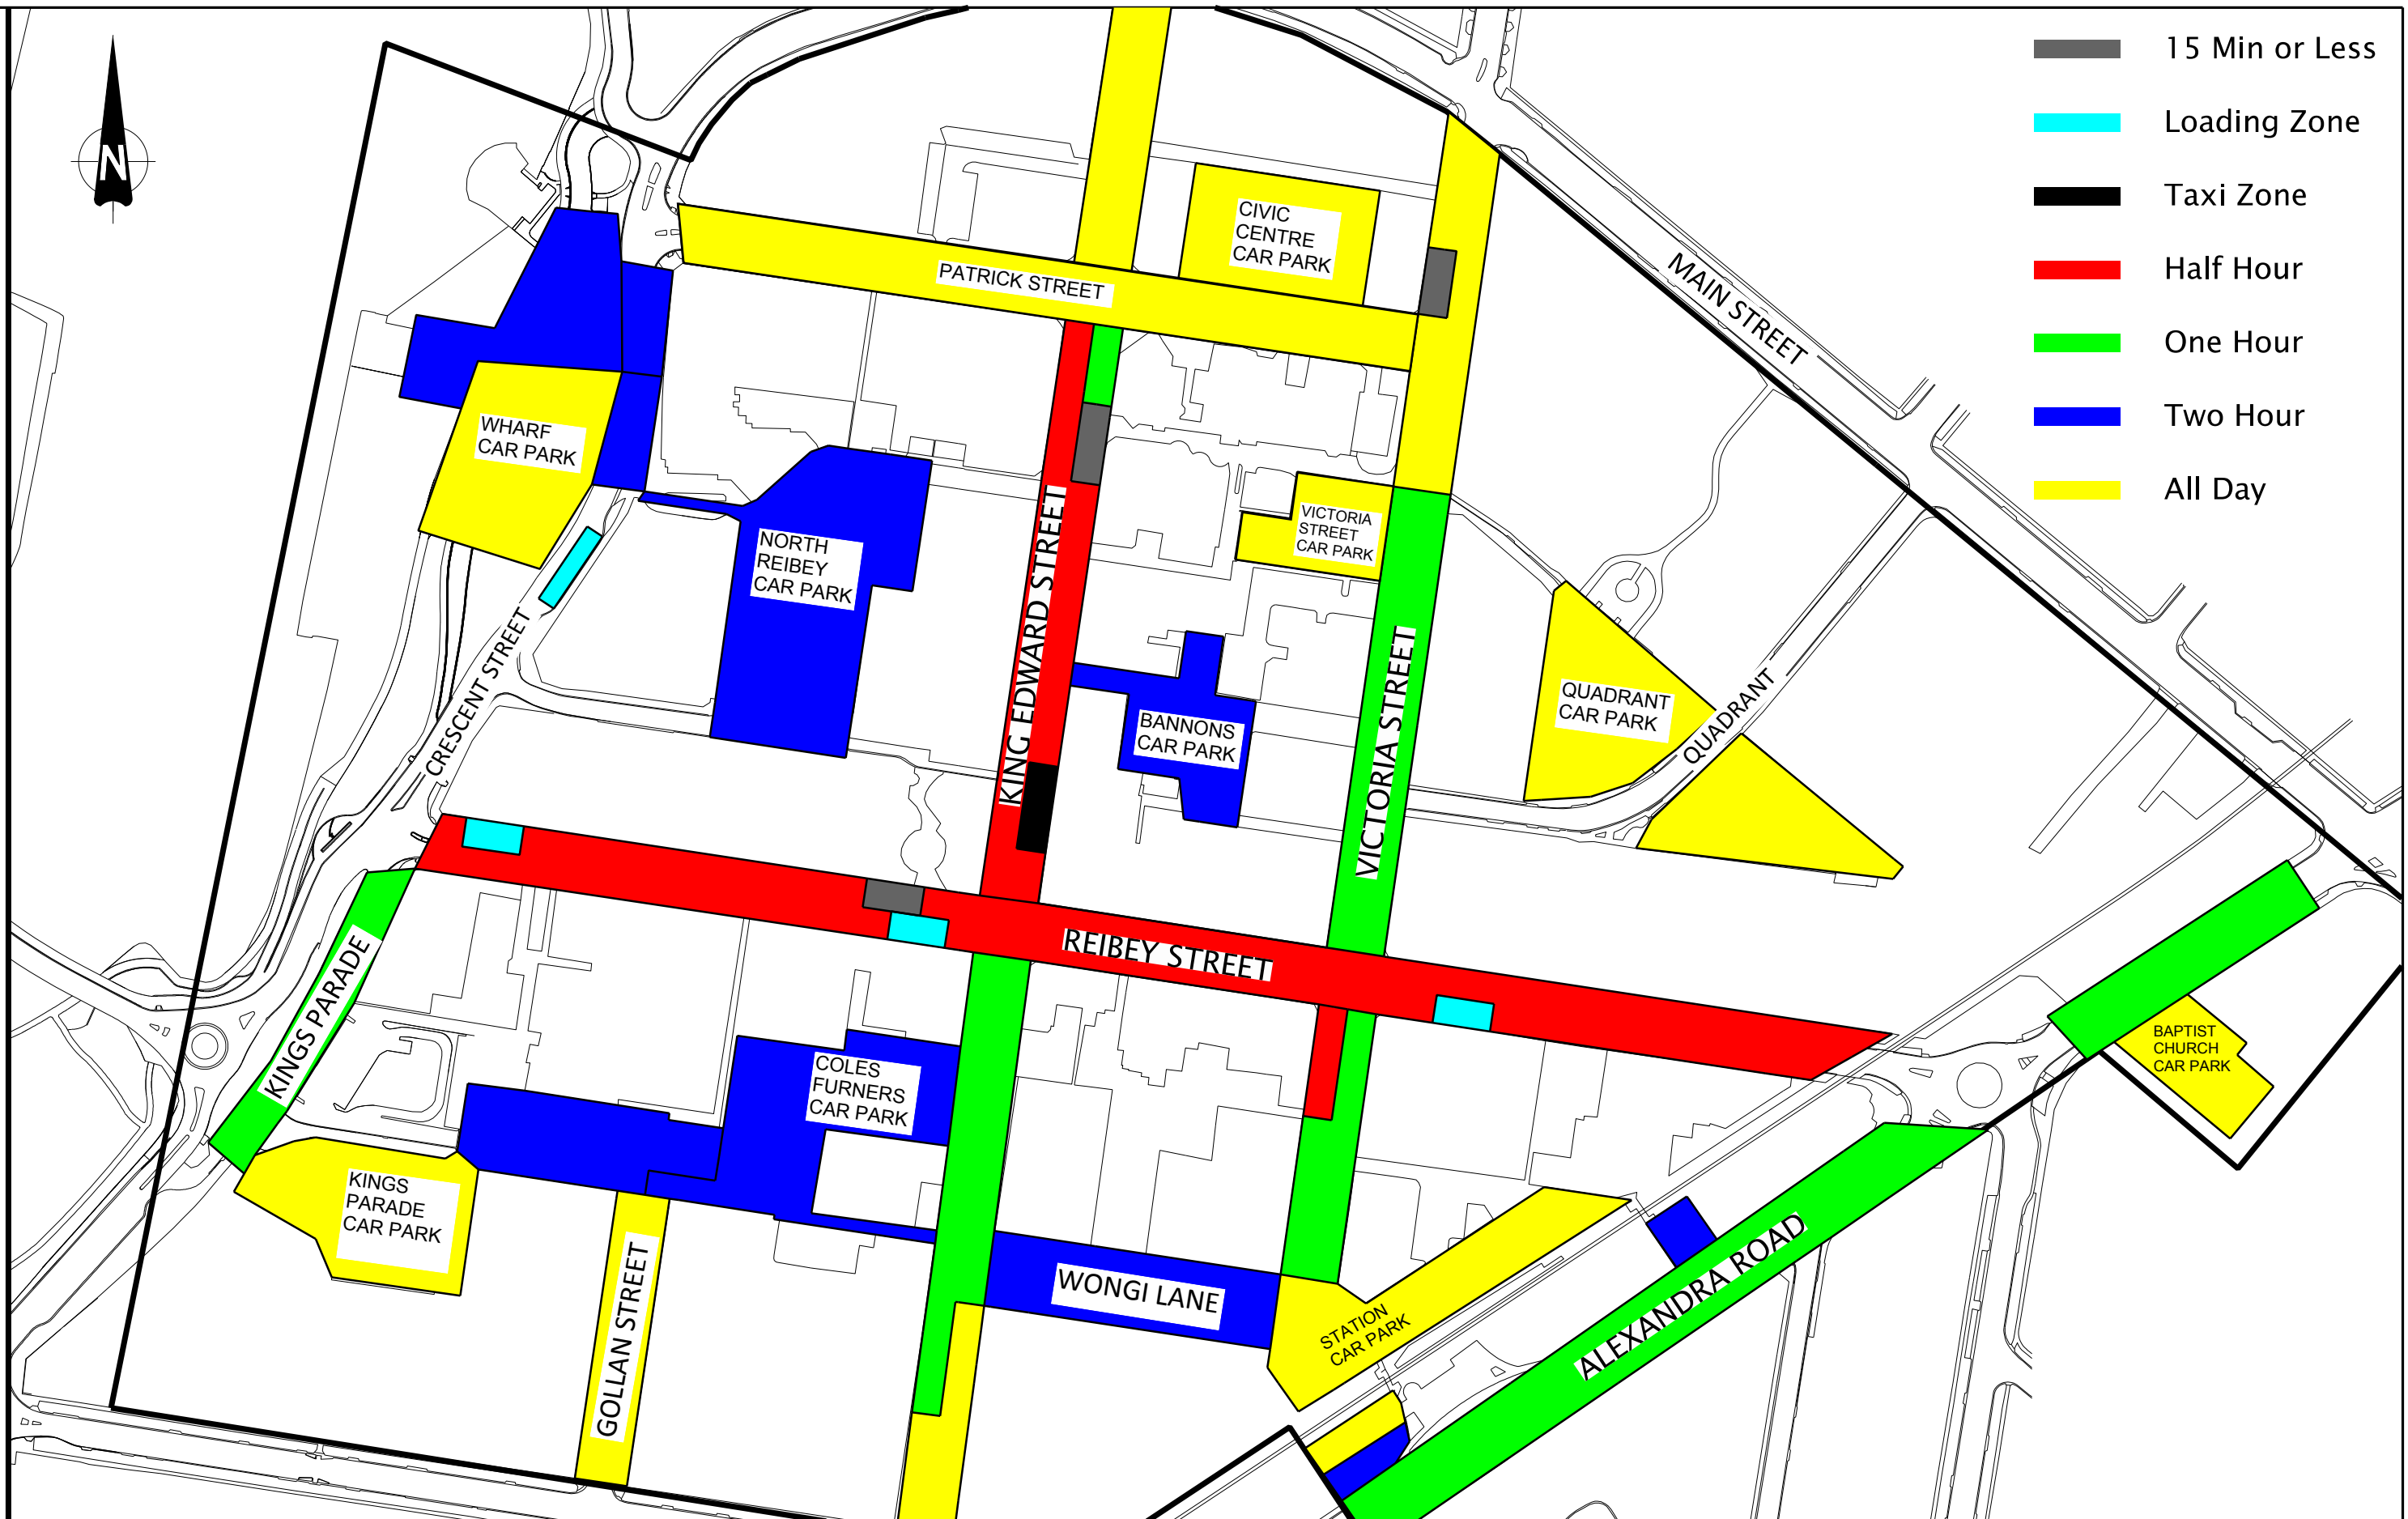

- 15 Min or Less
- Loading Zone
- Taxi Zone
- Half Hour
- One Hour
- Two Hour
- All Day

Parking Times Plan